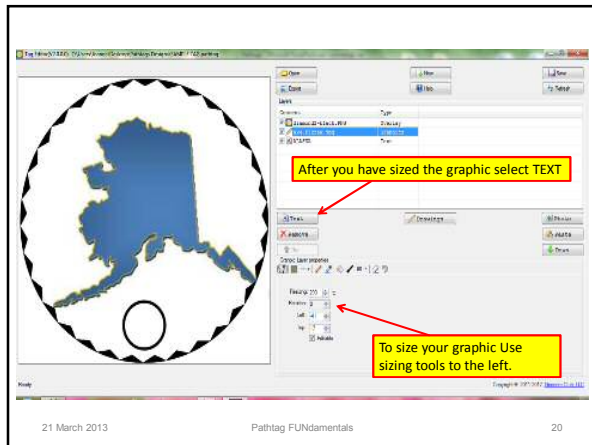

21 March 2013

Pathtag FUNDamentals

15

PathTags

You do not have to use the Tag Editor to create a pathtag. You can use any editing tool. Photo Shop, Gimp, & Paint... will all work. You just need to save the final art in a jpeg format to upload when purchasing your tag and submitting your design. To best use the site I advise relaxing with a cup of coffee and just explore the different areas within the site. It is a user friendly site and the video tutorials are great!