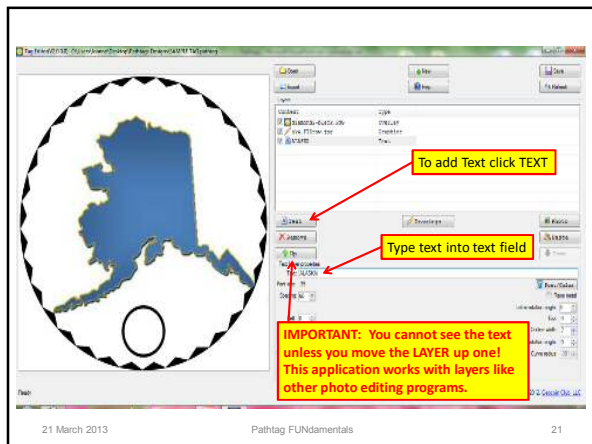

21 March 2013

Pathtag FUNDamentals

15

PathTags

You do not have to use the Tag Editor to create a pathtag. You can use any editing tool. Photo Shop, Gimp, & Paint... will all work. You just need to save the final art in a jpeg format to upload when purchasing your tag and submitting your design. To best use the site I advise relaxing with a cup of coffee and just explore the different areas within the site. It is a user friendly site and the video tutorials are great!