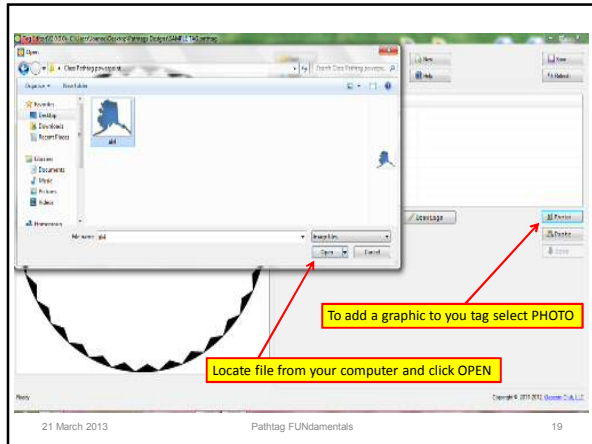

21 March 2013

Pathtag FUNDamentals

15

PathTags

You do not have to use the Tag Editor to create a pathtag. You can use any editing tool. Photo Shop, Gimp, & Paint... will all work. You just need to save the final art in a jpeg format to upload when purchasing your tag and submitting your design. To best use the site I advise relaxing with a cup of coffee and just explore the different areas within the site. It is a user friendly site and the video tutorials are great!