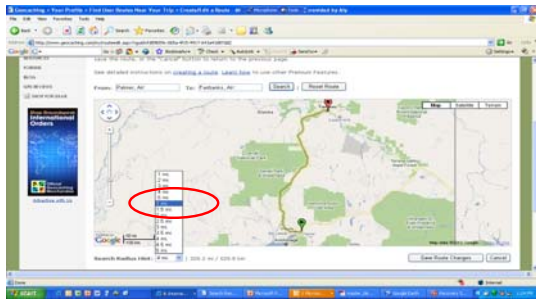

35

14 October 2010

Pocket Query FUNDamentals

36

Choose distance from route

14 October 2010

Pocket Query FUNDamentals

37