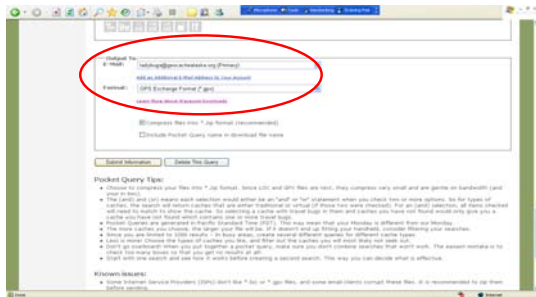

Destination & Naming

14 October 2010

Pocket Query FUNDamentals

46