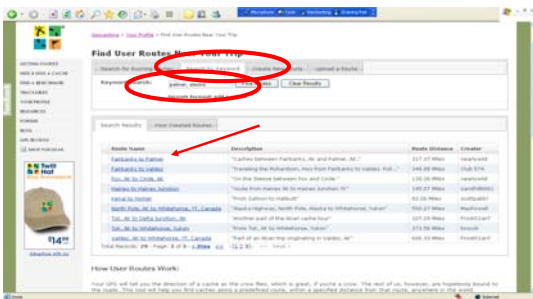

- Performed completely within the gc.com website using routes shared by others

14 October 2010

Pocket Query FUNDamentals

25

Caches Along Route

14 October 2010

Pocket Query FUNDamentals

26

Existing Routes

14 October 2010

Pocket Query FUNDamentals

27

Method 2 using Google Earth

- Developed using GoogleEarth and geocaching.com

14 October 2010

Pocket Query FUNDamentals